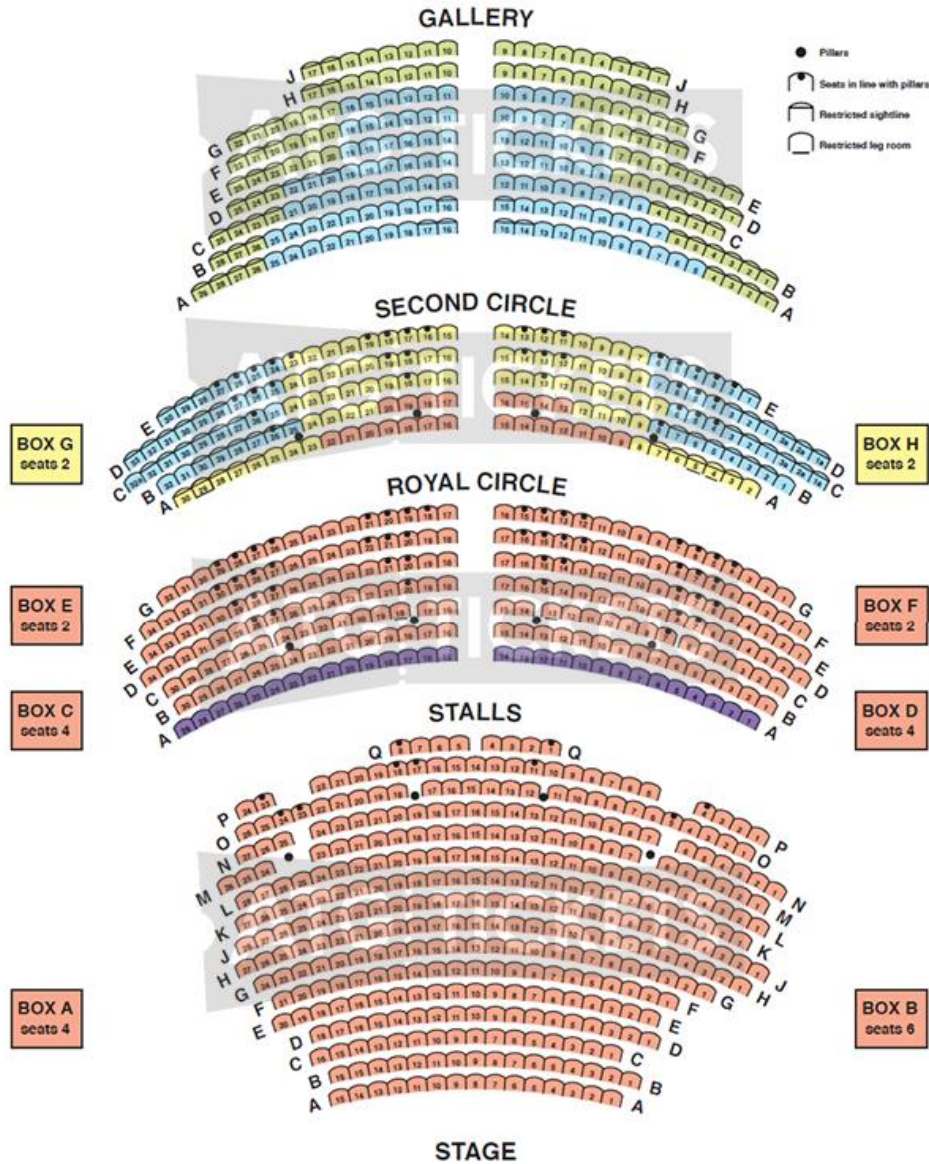

Theatre Royal Brighton Seating Plan

Buy your tickets for Theatre Royal Brighton at www.atgtickets.com

This plan is for illustrative purposes only. Whilst every attempt has been made ensure the accuracy of this plan, the layout, location of aisles and of location of seats are approximate and may be subject to change without prior notification. ATG Tickets accepts no responsibility for any error, omission or misstatement. © 2011 ATG Tickets. All Rights Reserved. Download more seating plans for venues across the UK at www.atgtickets.com.