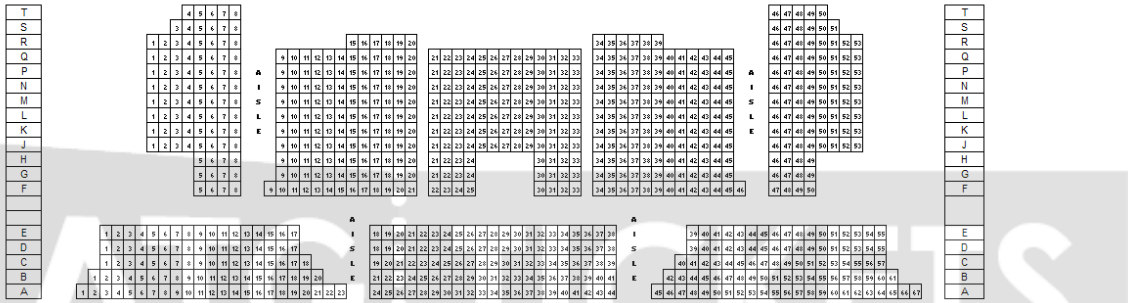

Edinburgh Playhouse Seating Plan

Balcony

Circle

Stalls

Stage

This plan is for illustrative purposes only. Whilst every attempt has been made ensure the accuracy of this plan, the layout, location of aisles and of location of seats are approximate and may be subject to change without prior notification. ATG Tickets accepts no responsibility for any error, omission or misstatement. © 2011 ATG Tickets. All Rights Reserved. Download more seating plans for venues across the UK at www.atgtickets.com.