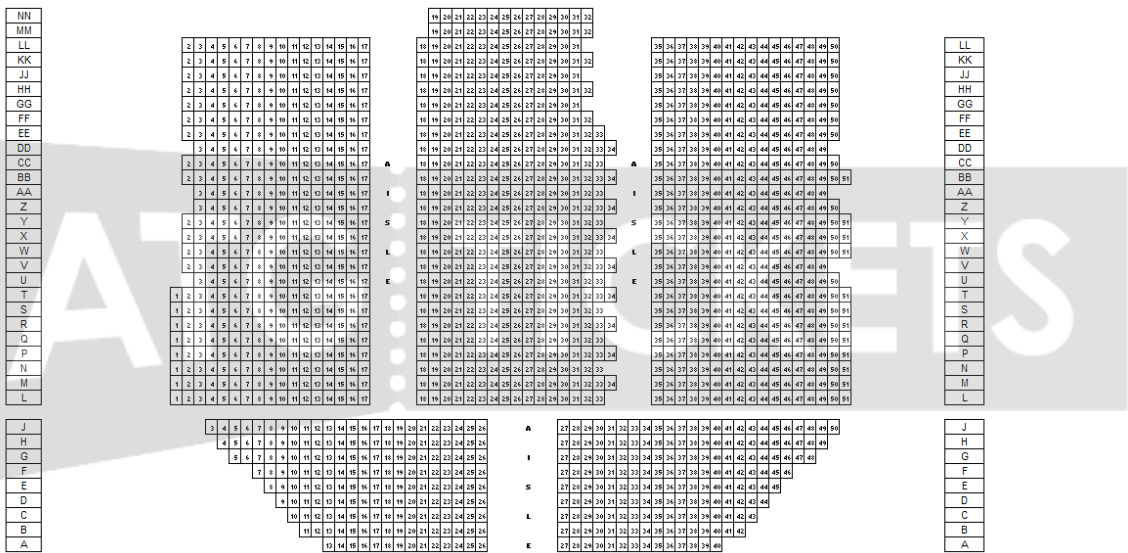

Edinburgh Playhouse Seating Plan

Balcony

Circle

Stalls

Stage

This plan is for illustrative purposes only. Whilst every attempt has been made ensure the accuracy of this plan, the layout, location of aisles and of location of seats are approximate and may be subject to change without prior notification. ATG Tickets accepts no responsibility for any error, omission or misstatement. © 2011 ATG Tickets. All Rights Reserved. Download more seating plans for venues across the UK at www.atgtickets.com.