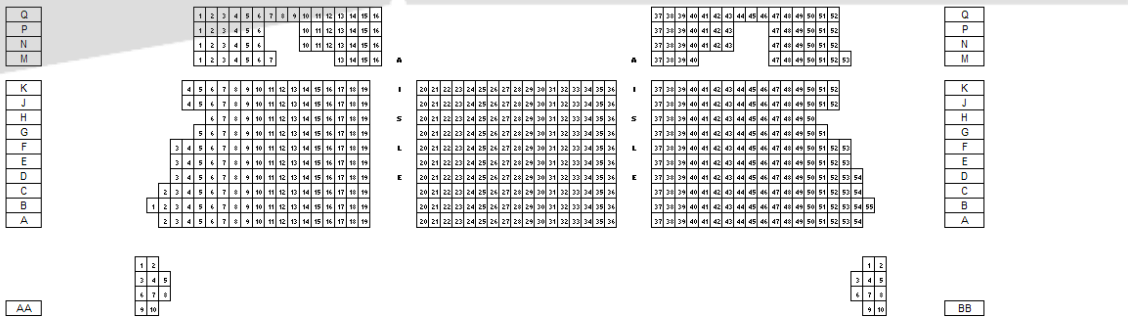

Edinburgh Playhouse Seating Plan

Balcony

Circle

Stalls

Stage

This plan is for illustrative purposes only. Whilst every attempt has been made ensure the accuracy of this plan, the layout, location of aisles and of location of seats are approximate and may be subject to change without prior notification. ATG Tickets accepts no responsibility for any error, omission or misstatement. © 2011 ATG Tickets. All Rights Reserved. Download more seating plans for venues across the UK at www.atgtickets.com.