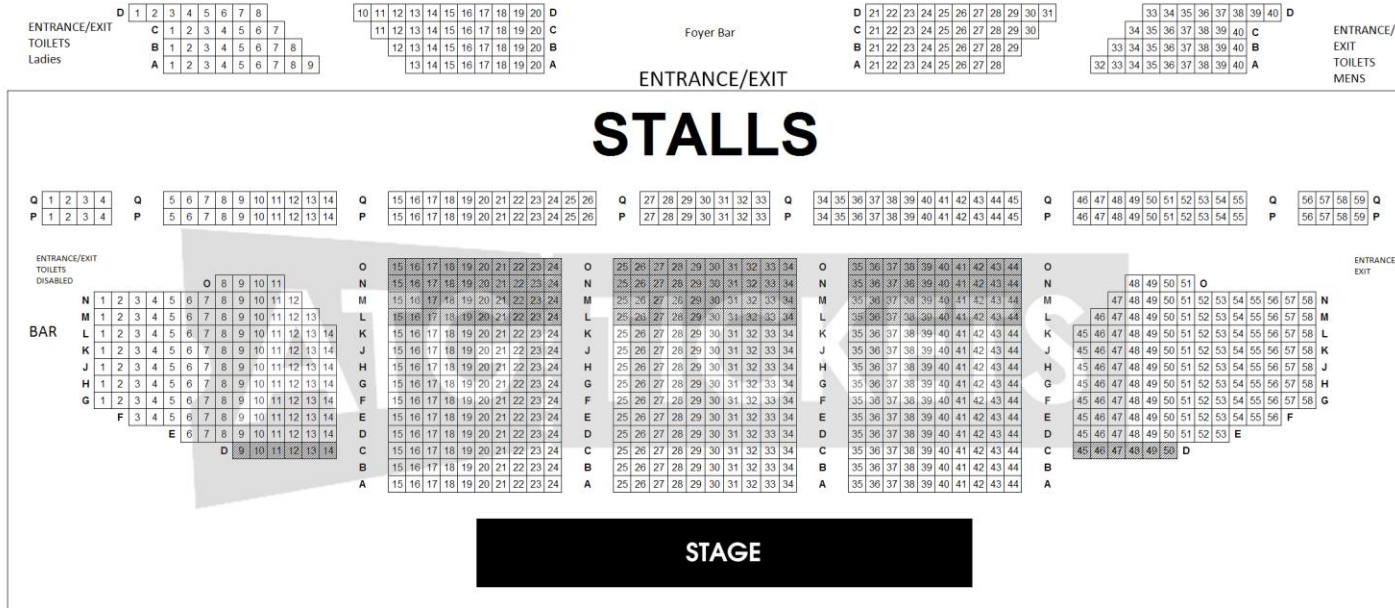

Leas Cliff Hall Folkestone Seating Plan

DRESS CIRCLE

WEST BALCONY

EAST BALCONY

This plan is for illustrative purposes only. Whilst every attempt has been made ensure the accuracy of this plan, the layout, location of aisles and of location of seats are approximate and may be subject to change without prior notification. ATG Tickets accepts no responsibility for any error, omission or misstatement. © 2011 ATG Tickets. All Rights Reserved.

Download more seating plans for venues across the UK at www.atgtickets.com.