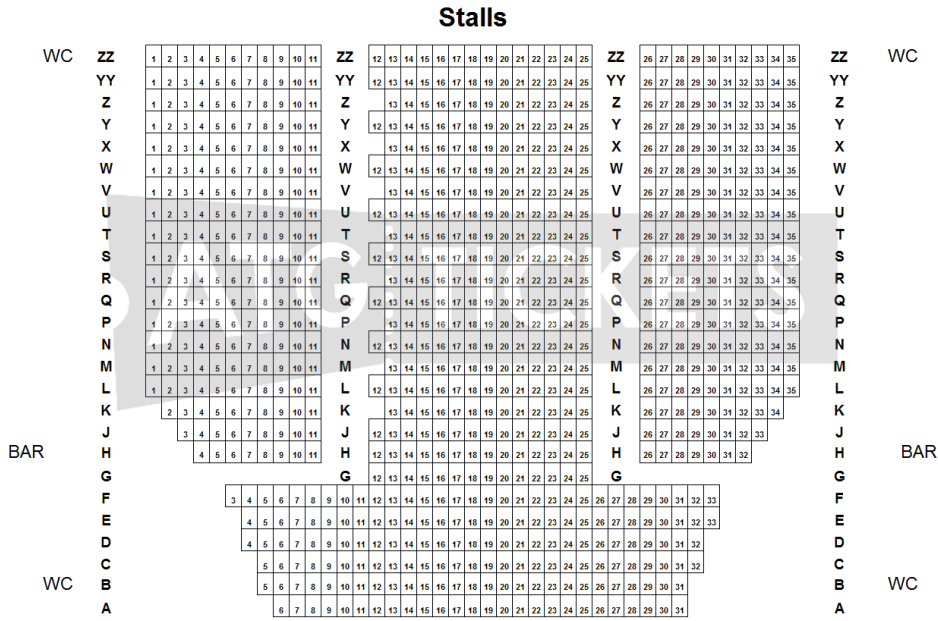

# Manchester Opera House Seating Plan

## Stage

This plan is for illustrative purposes only. Whilst every attempt has been made ensure the accuracy of this plan, the layout, location of aisles and of location of seats are approximate and may be subject to change without prior notification. ATG Tickets accepts no responsibility for any error, omission or misstatement. © 2011 ATG Tickets. All Rights Reserved. Download more seating plans for venues across the UK at [www.atgtickets.com](http://www.atgtickets.com).