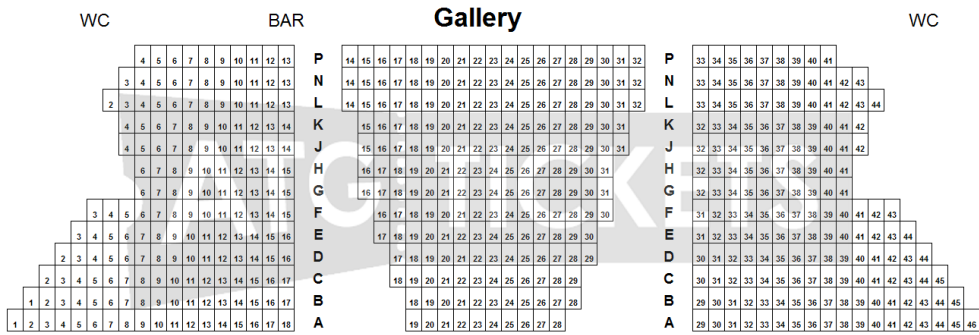

# Manchester Opera House Seating Plan

## Stage

This plan is for illustrative purposes only. Whilst every attempt has been made ensure the accuracy of this plan, the layout, location of aisles and of location of seats are approximate and may be subject to change without prior notification. ATG Tickets accepts no responsibility for any error, omission or misstatement. © 2011 ATG Tickets. All Rights Reserved. Download more seating plans for venues across the UK at [www.atgtickets.com](http://www.atgtickets.com).