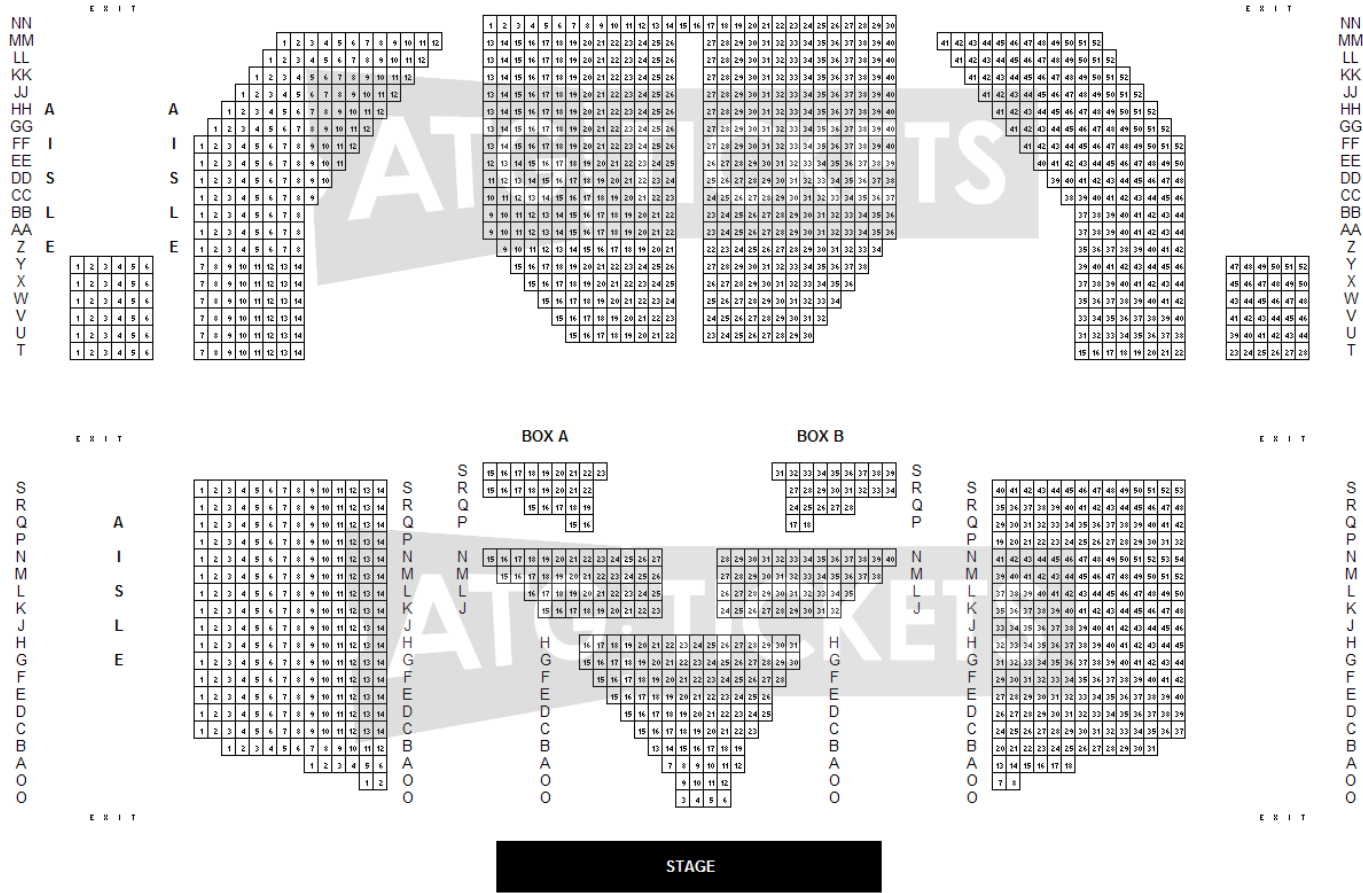

Southport Theatre Seating Plan

Buy your tickets for Southport Theatre at www.atgtickets.com

This plan is for illustrative purposes only. Whilst every attempt has been made ensure the accuracy of this plan, the layout, location of aisles and of location of seats are approximate and may be subject to change without prior notification. ATG Tickets accepts no responsibility for any error, omission or misstatement. © 2011 ATG Tickets. All Rights Reserved.

Download more seating plans for venues across the UK at www.atgtickets.com.