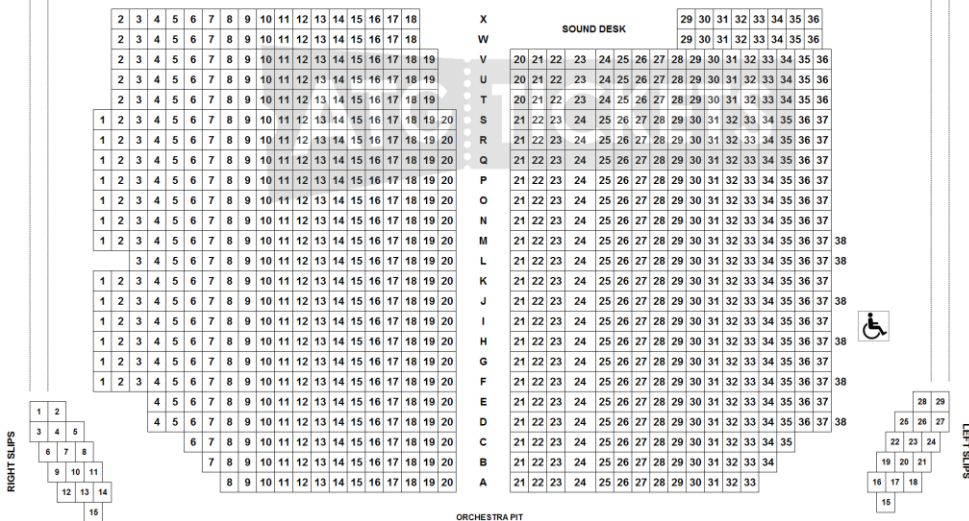

## GALLERY

## UPPER CIRCLE

## STAGE

This plan is for illustrative purposes only. Whilst every attempt has been made ensure the accuracy of this plan, the layout, location of aisles and of location of seats are approximate and may be subject to change without prior notification. ATG Tickets accepts no responsibility for any error, omission or misstatement. © 2011 ATG Tickets. All Rights Reserved. Download more seating plans for venues across the UK at [www.atgtickets.com](http://www.atgtickets.com).