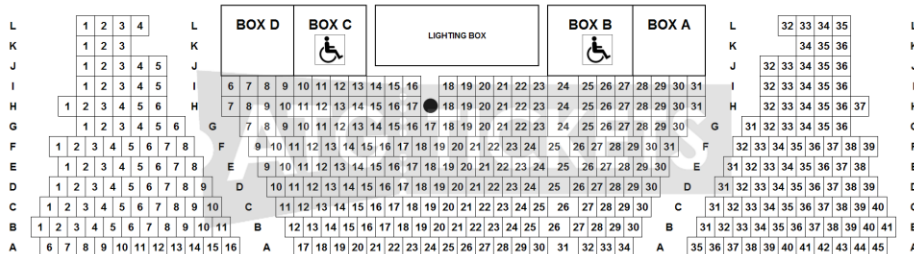

DRESS CIRCLE