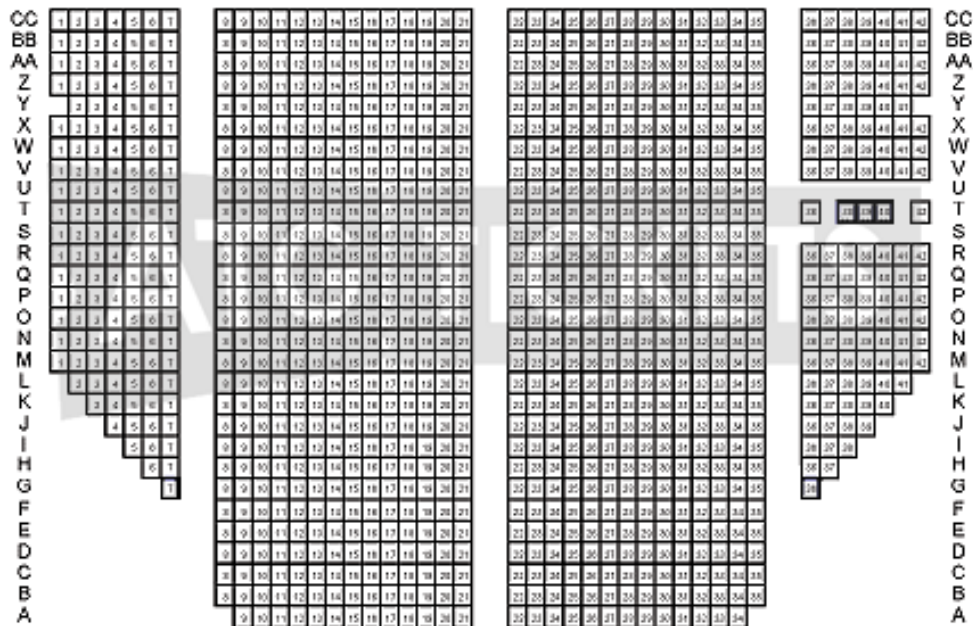

# Princess Theatre Torquay Seating Plan

Buy your tickets for the Princess Theatre at [www.atgtickets.com](http://www.atgtickets.com)

## Circle

Entrance From Foyer

## Stalls

Entrance From Foyer

STAGE

This plan is for illustrative purposes only. Whilst every attempt has been made ensure the accuracy of this plan, the layout, location of aisles and of location of seats are approximate and may be subject to change without prior notification. ATG Tickets accepts no responsibility for any error, omission or misstatement. © 2011 ATG Tickets. All Rights Reserved. Download more seating plans for venues across the UK at [www.atgtickets.com](http://www.atgtickets.com).