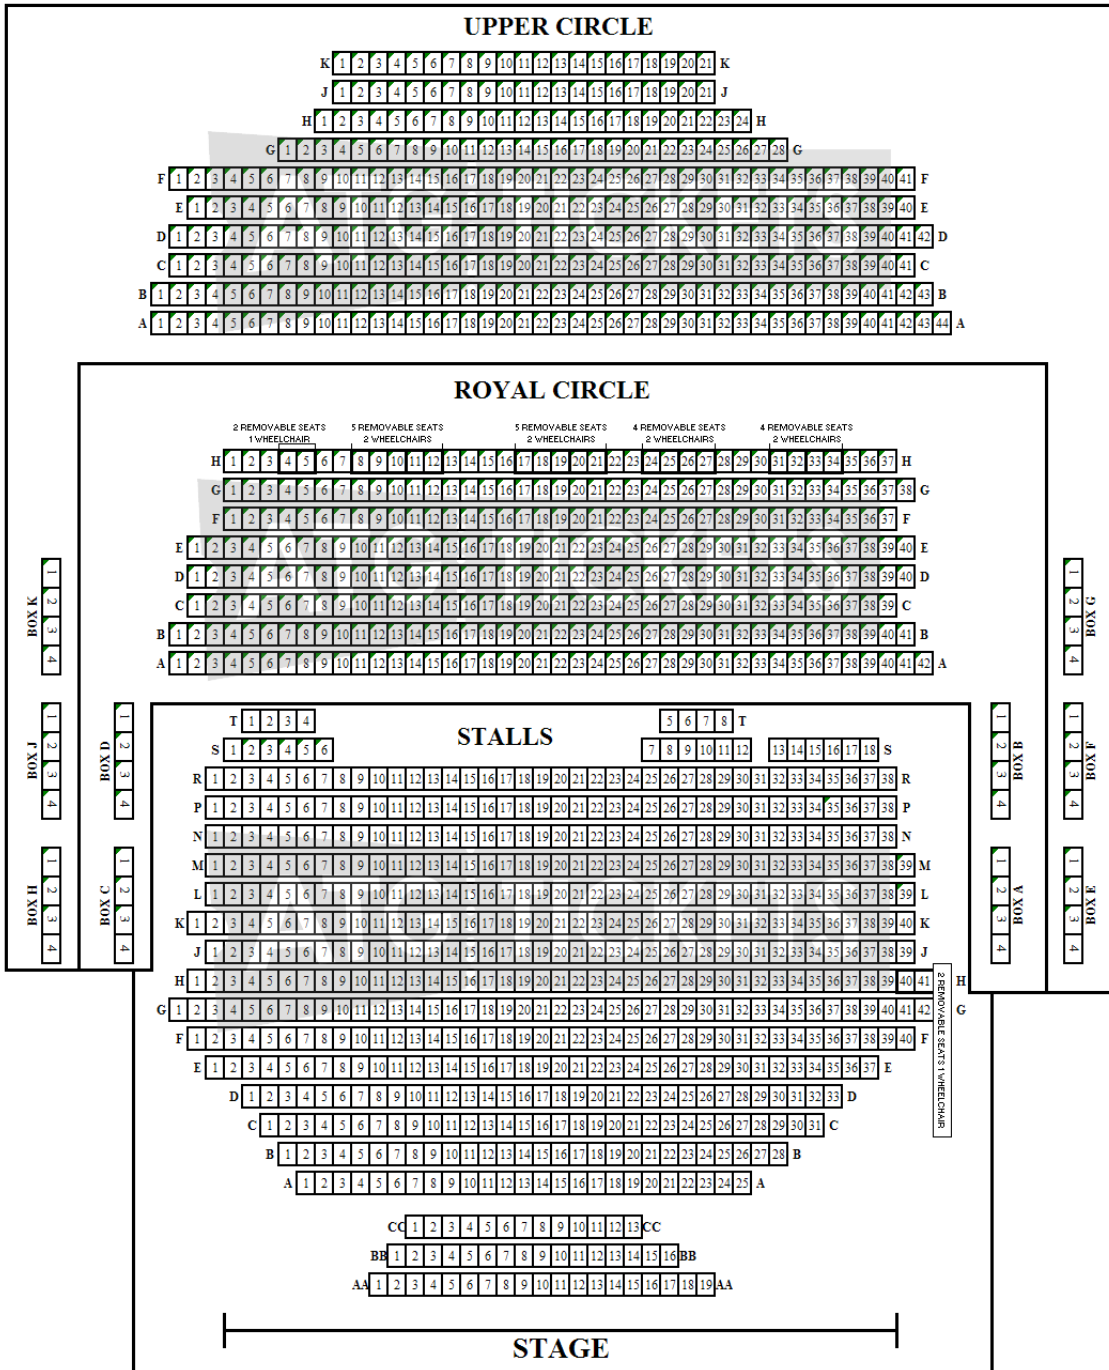

# New Victoria Theatre Working Seating Plan

Buy your tickets for the New Victoria Theatre at [www.atgtickets.com](http://www.atgtickets.com)

This plan is for illustrative purposes only. Whilst every attempt has been made ensure the accuracy of this plan, the layout, location of aisles and of location of seats are approximate and may be subject to change without prior notification. ATG Tickets accepts no responsibility for any error, omission or misstatement. © 2011 ATG Tickets. All Rights Reserved. Download more seating plans for venues across the UK at [www.atgtickets.com](http://www.atgtickets.com).