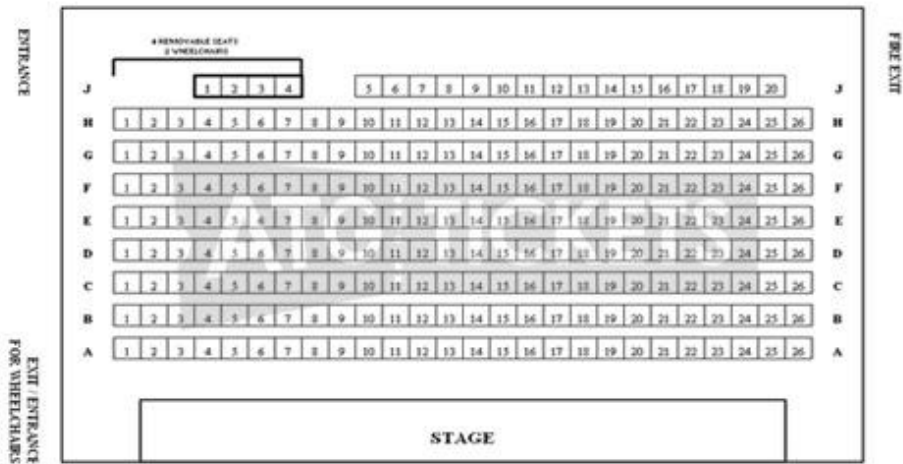

# Rhoda McGaw Theatre Seating Plan

Buy your tickets for Rhoda McGaw Theatre at [www.atgtickets.com](http://www.atgtickets.com)

This plan is for illustrative purposes only. Whilst every attempt has been made ensure the accuracy of this plan, the layout, location of aisles and of location of seats are approximate and may be subject to change without prior notification. ATG Tickets accepts no responsibility for any error, omission or misstatement. © 2011 ATG Tickets. All Rights Reserved. Download more seating plans for venues across the UK at [www.atgtickets.com](http://www.atgtickets.com).