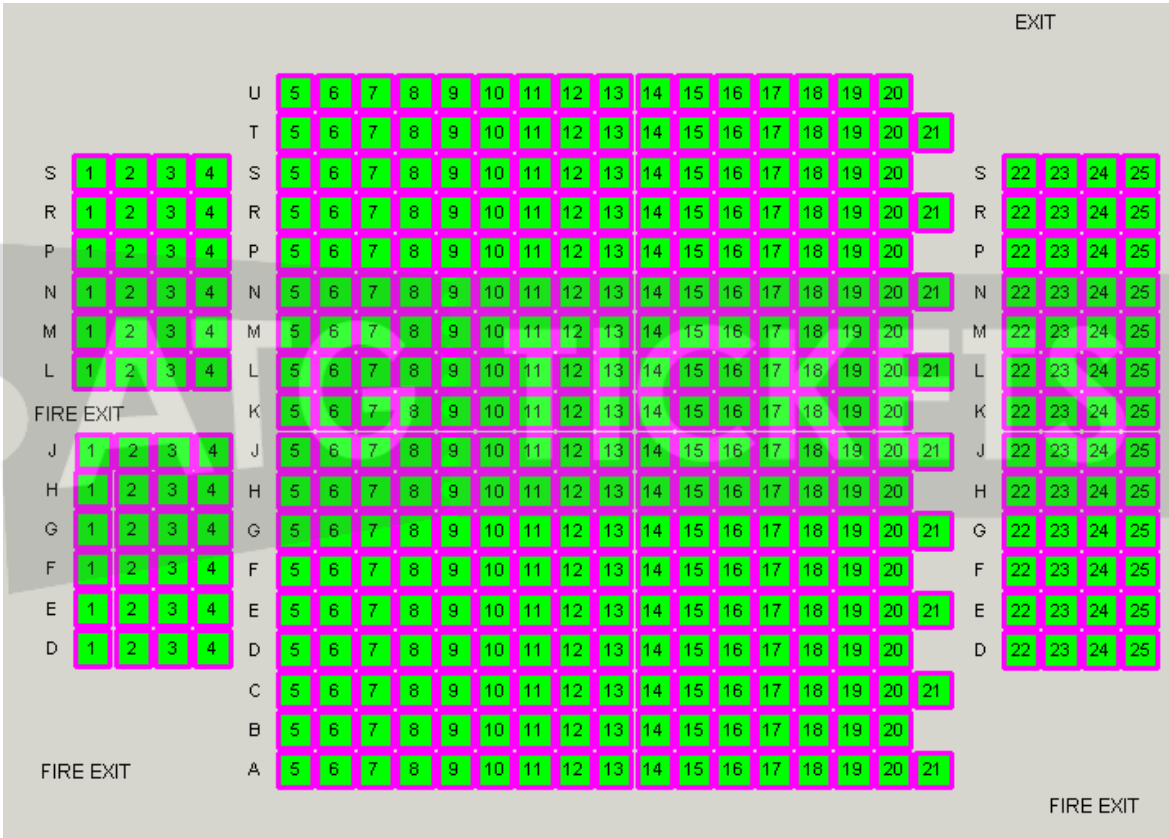

Ambassadors Cinemas Woking Seating Plan - Screen One

Ambassadors Cinemas Woking Seating Plan - Screen Two

Ambassadors Cinemas Woking Seating Plan - Screen Three

EXIT

M	1	2	3	4	5	6	7	8	9	10	11	12	
L	1	2	3	4	5	6	7	8	9	10	11	12	13
K	1	2	3	4	5	6	7	8	9	10	11	12	
J	1	2	3	4	5	6	7	8	9	10	11	12	13
H	1	2	3	4	5	6	7	8	9	10	11	12	
G	1	2	3	4	5	6	7	8	9	10	11	12	13
F	1	2	3	4	5	6	7	8	9	10	11	12	
E	1	2	3	4	5	6	7	8	9	10	11	12	13
D	1	2	3	4	5	6	7	8	9	10	11	12	
C	1	2	3	4	5	6	7	8	9	10	11	12	13
B	1	2	3	4	5	6	7	8	9	10	11	12	
A	1	2	3	4	5	6	7	8	9	10	11	12	13

FIRE EXIT

This plan is for illustrative purposes only. Whilst every attempt has been made ensure the accuracy of this plan, the layout, location of aisles and of location of seats are approximate and may be subject to change without prior notification. ATG Tickets accepts no responsibility for any error, omission or misstatement. © 2011 ATG Tickets. All Rights Reserved.

Download more seating plans for venues across the UK at www.atgtickets.com.

Ambassadors Cinemas Woking Seating Plan - Screen Four

This plan is for illustrative purposes only. Whilst every attempt has been made ensure the accuracy of this plan, the layout, location of aisles and of location of seats are approximate and may be subject to change without prior notification. ATG Tickets accepts no responsibility for any error, omission or misstatement. © 2011 ATG Tickets. All Rights Reserved.
 Download more seating plans for venues across the UK at www.atgtickets.com.