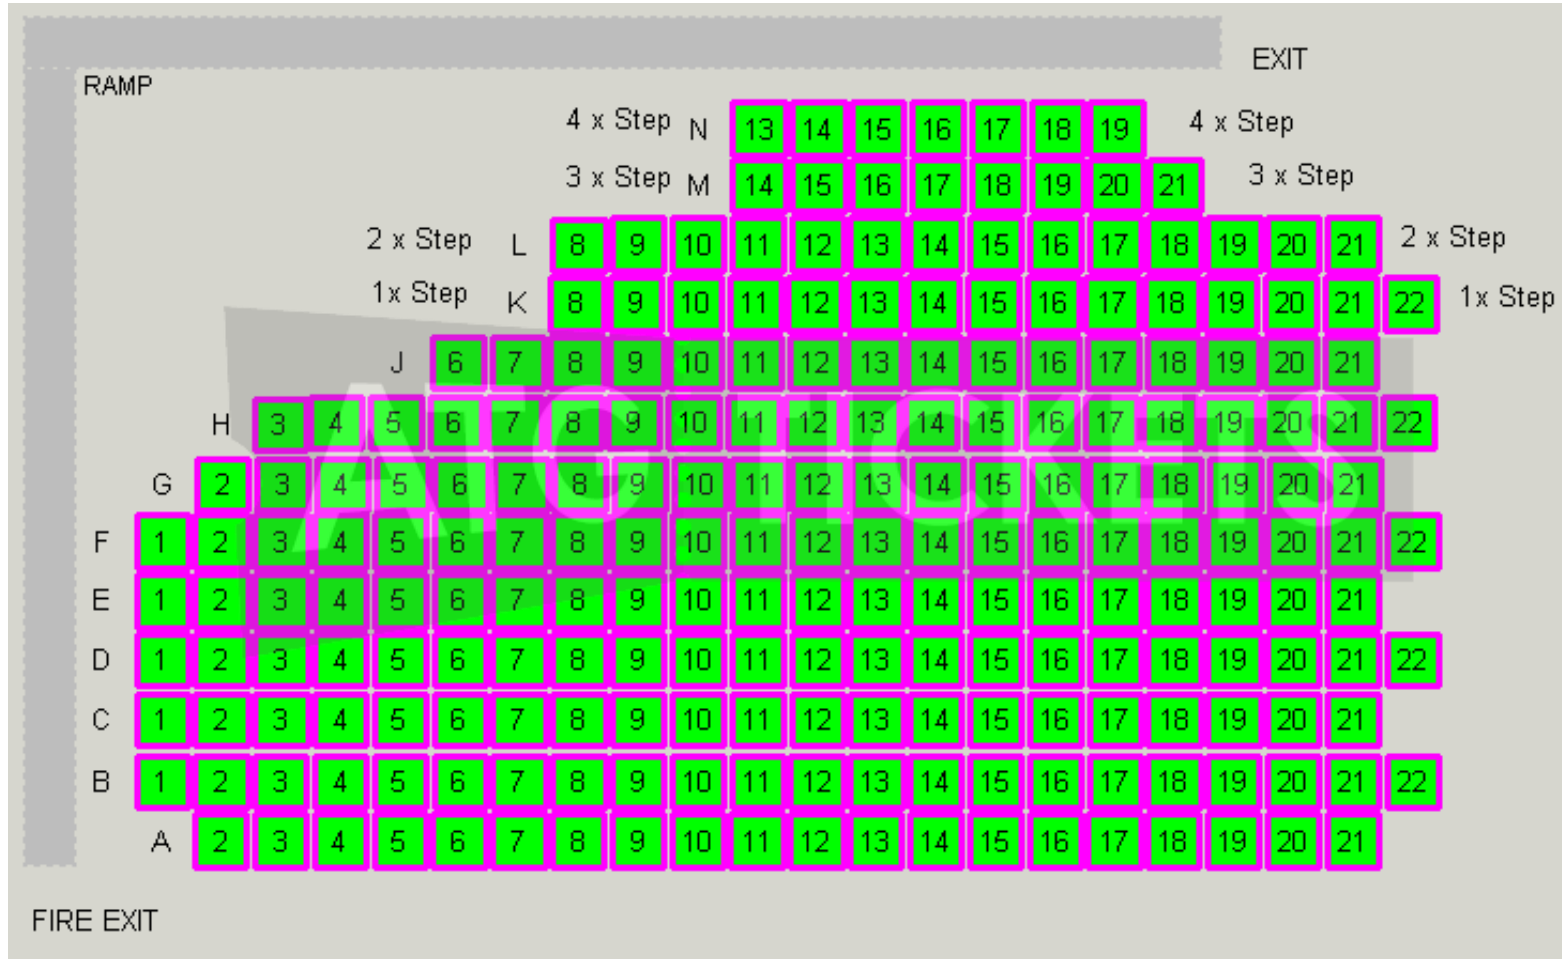

Ambassadors Cinemas Woking Seating Plan - Screen One

Ambassadors Cinemas Woking Seating Plan - Screen Two

Ambassadors Cinemas Woking Seating Plan - Screen Three

EXIT

M	1	2	3	4	5	6	7	8	9	10	11	12	
L	1	2	3	4	5	6	7	8	9	10	11	12	13
K	1	2	3	4	5	6	7	8	9	10	11	12	
J	1	2	3	4	5	6	7	8	9	10	11	12	13
H	1	2	3	4	5	6	7	8	9	10	11	12	
G	1	2	3	4	5	6	7	8	9	10	11	12	13
F	1	2	3	4	5	6	7	8	9	10	11	12	
E	1	2	3	4	5	6	7	8	9	10	11	12	13
D	1	2	3	4	5	6	7	8	9	10	11	12	
C	1	2	3	4	5	6	7	8	9	10	11	12	13
B	1	2	3	4	5	6	7	8	9	10	11	12	
A	1	2	3	4	5	6	7	8	9	10	11	12	13

FIRE EXIT

This plan is for illustrative purposes only. Whilst every attempt has been made ensure the accuracy of this plan, the layout, location of aisles and of location of seats are approximate and may be subject to change without prior notification. ATG Tickets accepts no responsibility for any error, omission or misstatement. © 2011 ATG Tickets. All Rights Reserved.

Download more seating plans for venues across the UK at www.atgtickets.com.

Ambassadors Cinemas Woking Seating Plan - Screen Four

This plan is for illustrative purposes only. Whilst every attempt has been made ensure the accuracy of this plan, the layout, location of aisles and of location of seats are approximate and may be subject to change without prior notification. ATG Tickets accepts no responsibility for any error, omission or misstatement. © 2011 ATG Tickets. All Rights Reserved.
 Download more seating plans for venues across the UK at www.atgtickets.com.

Ambassadors Cinemas Woking Seating Plan - Screen Five

Ambassadors Cinemas Woking Seating Plan - Screen Six

This plan is for illustrative purposes only. Whilst every attempt has been made ensure the accuracy of this plan, the layout, location of aisles and of location of seats are approximate and may be subject to change without prior notification. ATG Tickets accepts no responsibility for any error, omission or misstatement. © 2011 ATG Tickets. All Rights Reserved.