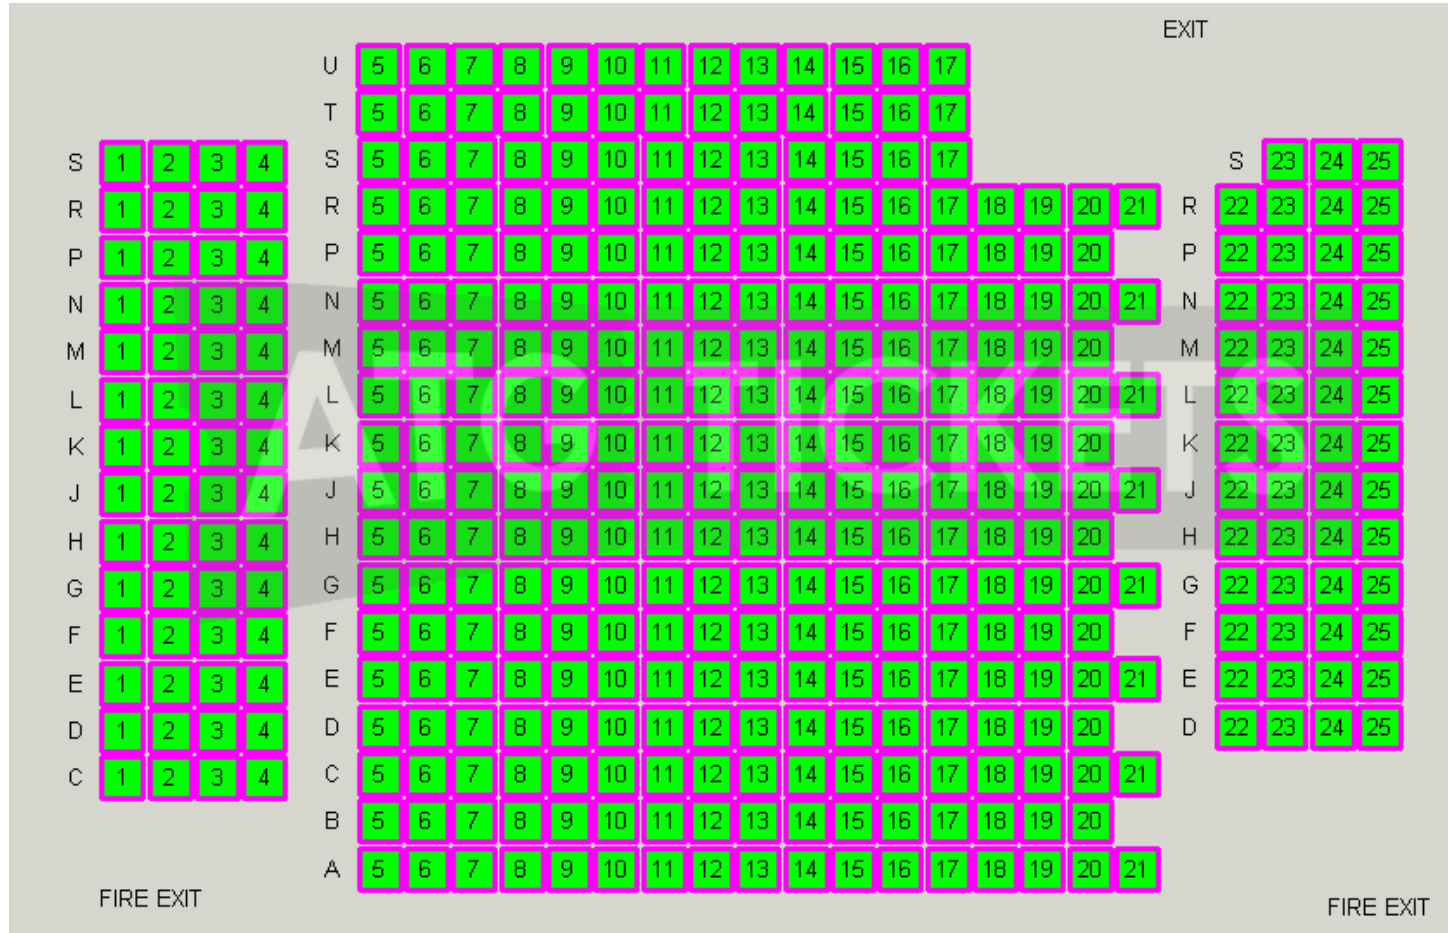

Ambassadors Cinemas Woking Seating Plan - Screen One

Ambassadors Cinemas Woking Seating Plan - Screen Two

Ambassadors Cinemas Woking Seating Plan - Screen Three

EXIT

M	1	2	3	4	5	6	7	8	9	10	11	12	
L	1	2	3	4	5	6	7	8	9	10	11	12	13
K	1	2	3	4	5	6	7	8	9	10	11	12	
J	1	2	3	4	5	6	7	8	9	10	11	12	13
H	1	2	3	4	5	6	7	8	9	10	11	12	
G	1	2	3	4	5	6	7	8	9	10	11	12	13
F	1	2	3	4	5	6	7	8	9	10	11	12	
E	1	2	3	4	5	6	7	8	9	10	11	12	13
D	1	2	3	4	5	6	7	8	9	10	11	12	
C	1	2	3	4	5	6	7	8	9	10	11	12	13
B	1	2	3	4	5	6	7	8	9	10	11	12	
A	1	2	3	4	5	6	7	8	9	10	11	12	13

FIRE EXIT

This plan is for illustrative purposes only. Whilst every attempt has been made ensure the accuracy of this plan, the layout, location of aisles and of location of seats are approximate and may be subject to change without prior notification. ATG Tickets accepts no responsibility for any error, omission or misstatement. © 2011 ATG Tickets. All Rights Reserved.

Download more seating plans for venues across the UK at www.atgtickets.com.

Ambassadors Cinemas Woking Seating Plan - Screen Four

This plan is for illustrative purposes only. Whilst every attempt has been made ensure the accuracy of this plan, the layout, location of aisles and of location of seats are approximate and may be subject to change without prior notification. ATG Tickets accepts no responsibility for any error, omission or misstatement. © 2011 ATG Tickets. All Rights Reserved.
 Download more seating plans for venues across the UK at www.atgtickets.com.

Ambassadors Cinemas Woking Seating Plan - Screen Five

Ambassadors Cinemas Woking Seating Plan - Screen Six

This plan is for illustrative purposes only. Whilst every attempt has been made ensure the accuracy of this plan, the layout, location of aisles and of location of seats are approximate and may be subject to change without prior notification. ATG Tickets accepts no responsibility for any error, omission or misstatement. © 2011 ATG Tickets. All Rights Reserved.