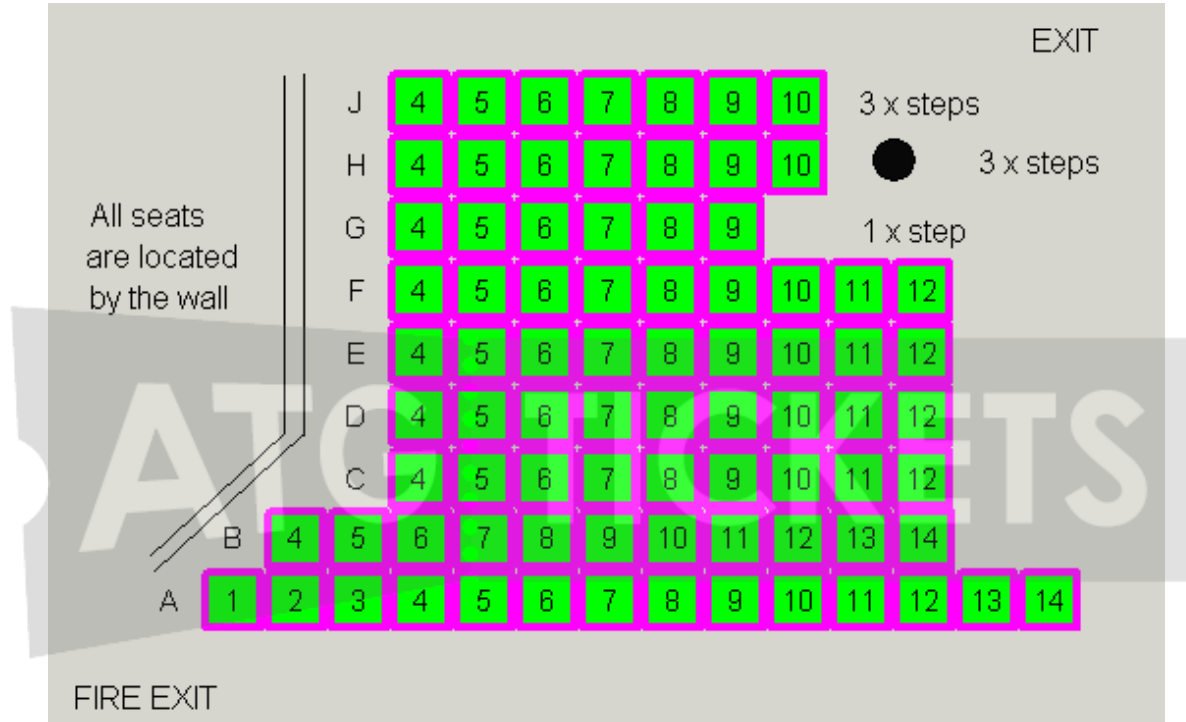

Download more seating plans for venues across the UK at www.atgtickets.com.

Ambassadors Cinemas Woking Seating Plan - Screen Four

This plan is for illustrative purposes only. Whilst every attempt has been made ensure the accuracy of this plan, the layout, location of aisles and of location of seats are approximate and may be subject to change without prior notification. ATG Tickets accepts no responsibility for any error, omission or misstatement. © 2011 ATG Tickets. All Rights Reserved.
 Download more seating plans for venues across the UK at www.atgtickets.com.

Ambassadors Cinemas Woking Seating Plan - Screen Five

Ambassadors Cinemas Woking Seating Plan - Screen Six

This plan is for illustrative purposes only. Whilst every attempt has been made ensure the accuracy of this plan, the layout, location of aisles and of location of seats are approximate and may be subject to change without prior notification. ATG Tickets accepts no responsibility for any error, omission or misstatement. © 2011 ATG Tickets. All Rights Reserved.