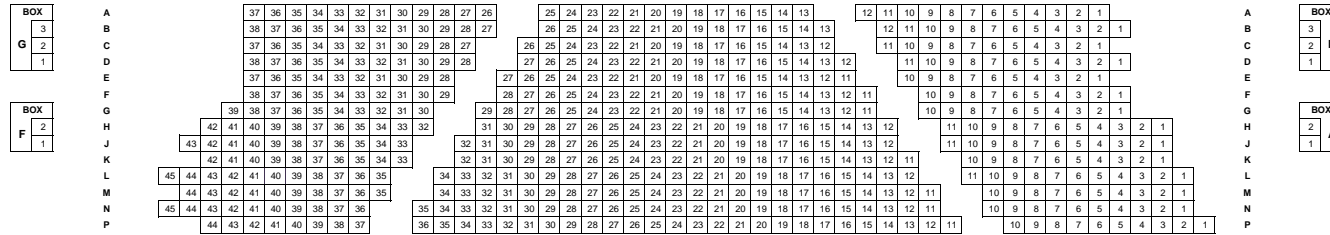

ROYAL CIRCLE