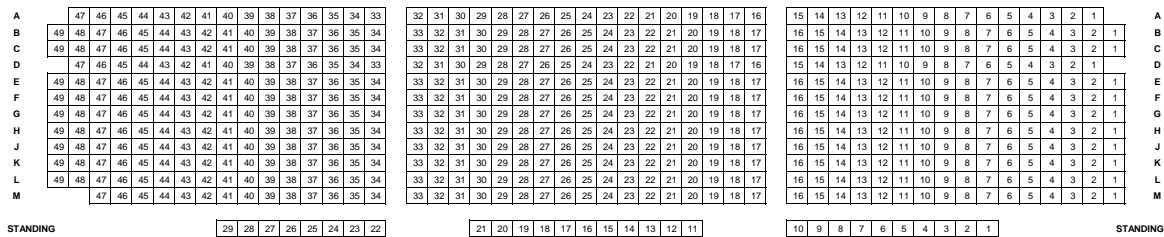

GRAND CIRCLE