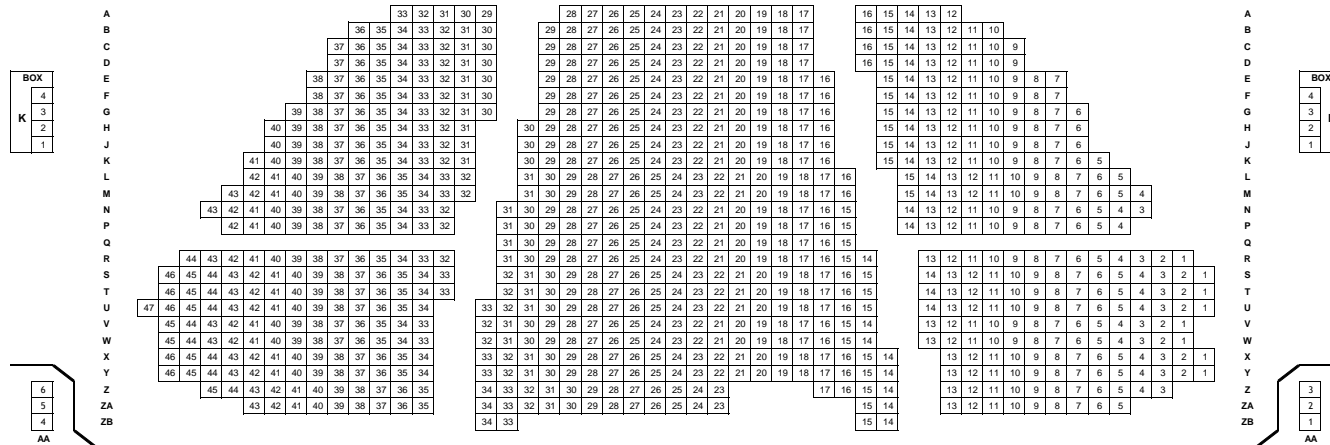

LYCEUM THEATRE SEATING PLAN

STAGE

STALLS