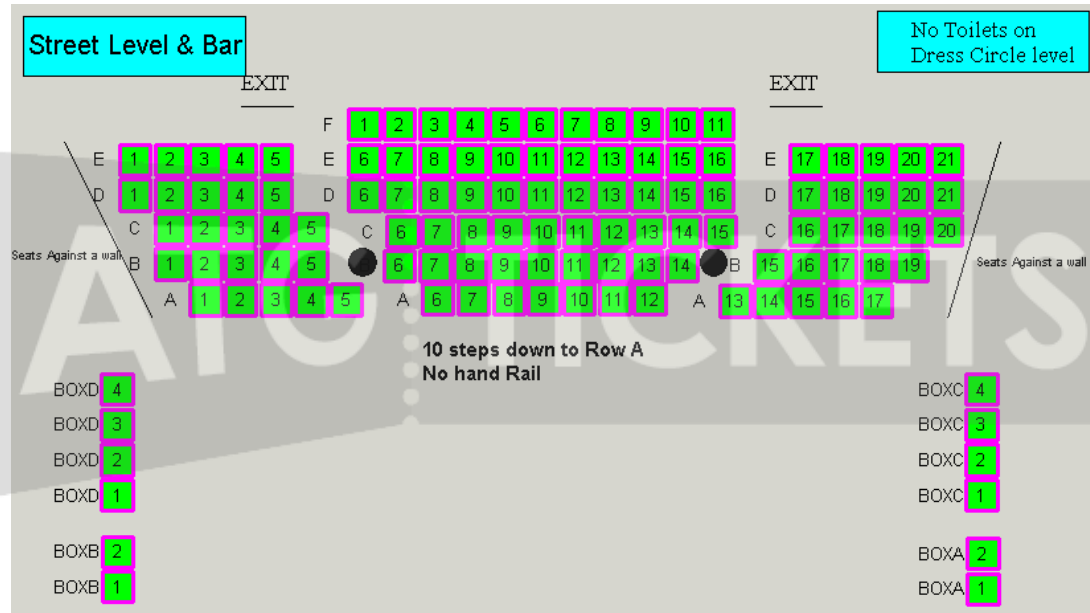

Harold Pinter Theatre London Seating Plan - Stalls

Harold Pinter Theatre London Seating Plan – Dress Circle

This plan is for illustrative purposes only. Whilst every attempt has been made ensure the accuracy of this plan, the layout, location of aisles and of location of seats are approximate and may be subject to change without prior notification. ATG Tickets accepts no responsibility for any error, omission or misstatement. © 2011 ATG Tickets. All Rights Reserved.

Download more seating plans for venues across the UK at www.atgtickets.com.

Harold Pinter Theatre London Seating Plan – Royal Circle

Harold Pinter Theatre London Seating Plan – Balcony

This plan is for illustrative purposes only. Whilst every attempt has been made ensure the accuracy of this plan, the layout, location of aisles and of location of seats are approximate and may be subject to change without prior notification. ATG Tickets accepts no responsibility for any error, omission or misstatement. © 2011 ATG Tickets. All Rights Reserved.