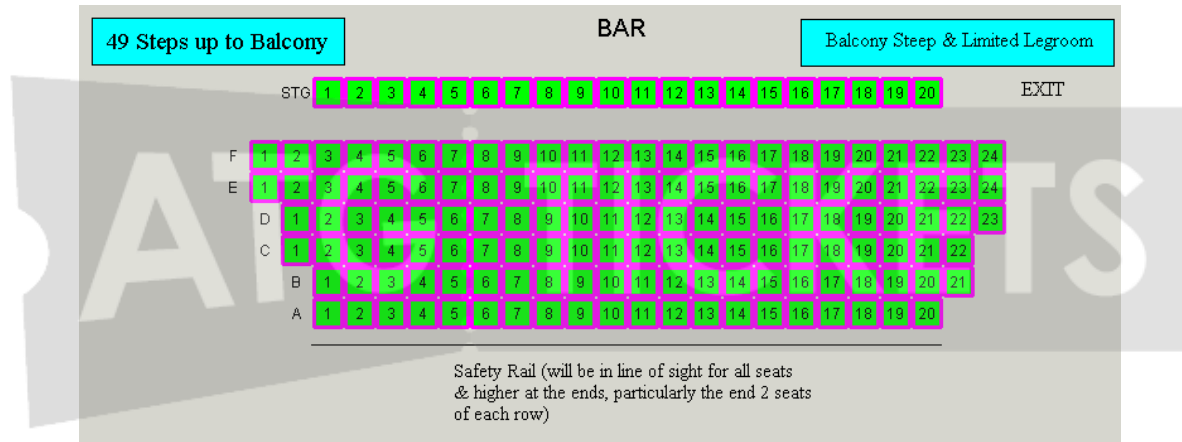

Harold Pinter Theatre London Seating Plan - Stalls

Harold Pinter Theatre London Seating Plan – Dress Circle

This plan is for illustrative purposes only. Whilst every attempt has been made ensure the accuracy of this plan, the layout, location of aisles and of location of seats are approximate and may be subject to change without prior notification. ATG Tickets accepts no responsibility for any error, omission or misstatement. © 2011 ATG Tickets. All Rights Reserved.

Download more seating plans for venues across the UK at www.atgtickets.com.

Harold Pinter Theatre London Seating Plan – Royal Circle

Harold Pinter Theatre London Seating Plan – Balcony

This plan is for illustrative purposes only. Whilst every attempt has been made ensure the accuracy of this plan, the layout, location of aisles and of location of seats are approximate and may be subject to change without prior notification. ATG Tickets accepts no responsibility for any error, omission or misstatement. © 2011 ATG Tickets. All Rights Reserved.