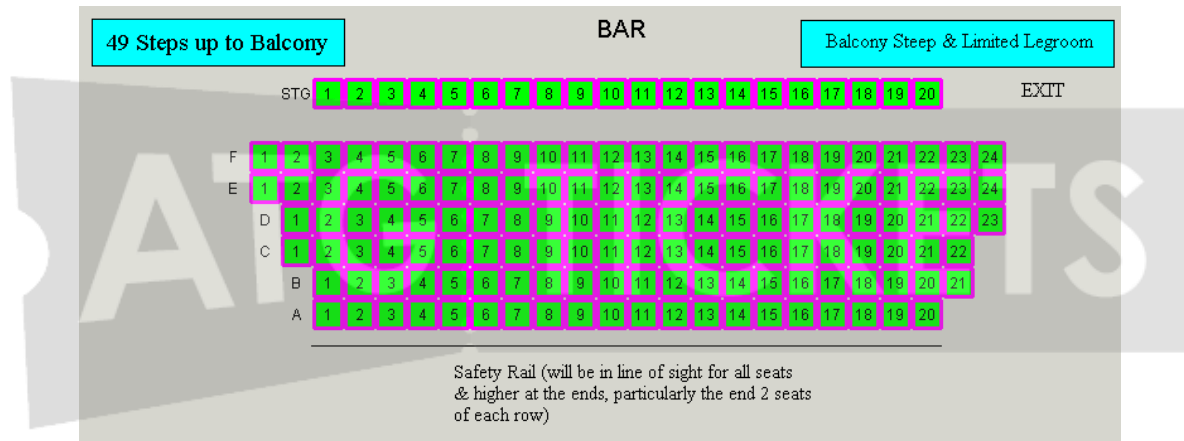

Harold Pinter Theatre London Seating Plan - Stalls

Harold Pinter Theatre London Seating Plan – Dress Circle

This plan is for illustrative purposes only. Whilst every attempt has been made ensure the accuracy of this plan, the layout, location of aisles and of location of seats are approximate and may be subject to change without prior notification. ATG Tickets accepts no responsibility for any error, omission or misstatement. © 2011 ATG Tickets. All Rights Reserved.

Download more seating plans for venues across the UK at www.atgtickets.com.

Harold Pinter Theatre London Seating Plan – Royal Circle

Harold Pinter Theatre London Seating Plan – Balcony

This plan is for illustrative purposes only. Whilst every attempt has been made ensure the accuracy of this plan, the layout, location of aisles and of location of seats are approximate and may be subject to change without prior notification. ATG Tickets accepts no responsibility for any error, omission or misstatement. © 2011 ATG Tickets. All Rights Reserved.