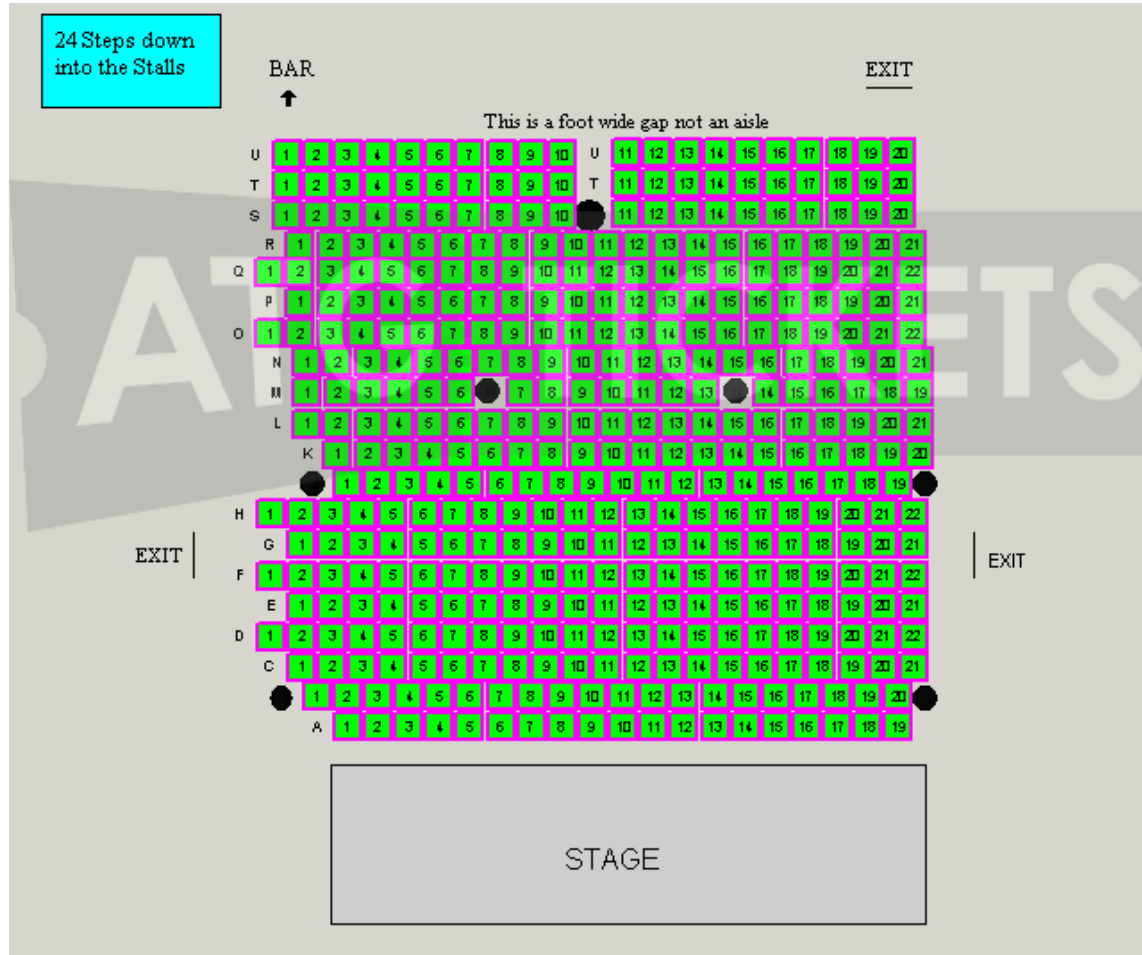

Harold Pinter Theatre London Seating Plan - Stalls

Harold Pinter Theatre London Seating Plan – Dress Circle

This plan is for illustrative purposes only. Whilst every attempt has been made ensure the accuracy of this plan, the layout, location of aisles and of location of seats are approximate and may be subject to change without prior notification. ATG Tickets accepts no responsibility for any error, omission or misstatement. © 2011 ATG Tickets. All Rights Reserved.

Download more seating plans for venues across the UK at www.atgtickets.com.

Harold Pinter Theatre London Seating Plan – Royal Circle

Harold Pinter Theatre London Seating Plan – Balcony

This plan is for illustrative purposes only. Whilst every attempt has been made ensure the accuracy of this plan, the layout, location of aisles and of location of seats are approximate and may be subject to change without prior notification. ATG Tickets accepts no responsibility for any error, omission or misstatement. © 2011 ATG Tickets. All Rights Reserved.