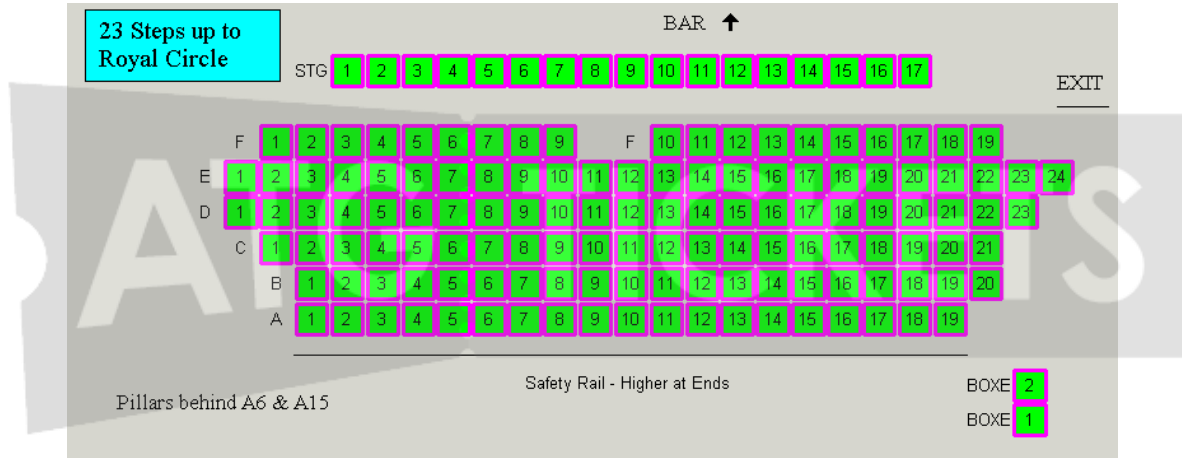

Harold Pinter Theatre London Seating Plan - Stalls

Harold Pinter Theatre London Seating Plan – Dress Circle

This plan is for illustrative purposes only. Whilst every attempt has been made ensure the accuracy of this plan, the layout, location of aisles and of location of seats are approximate and may be subject to change without prior notification. ATG Tickets accepts no responsibility for any error, omission or misstatement. © 2011 ATG Tickets. All Rights Reserved.

Download more seating plans for venues across the UK at www.atgtickets.com.

Harold Pinter Theatre London Seating Plan – Royal Circle

Harold Pinter Theatre London Seating Plan – Balcony

This plan is for illustrative purposes only. Whilst every attempt has been made ensure the accuracy of this plan, the layout, location of aisles and of location of seats are approximate and may be subject to change without prior notification. ATG Tickets accepts no responsibility for any error, omission or misstatement. © 2011 ATG Tickets. All Rights Reserved.

Download more seating plans for venues across the UK at www.atgtickets.com.