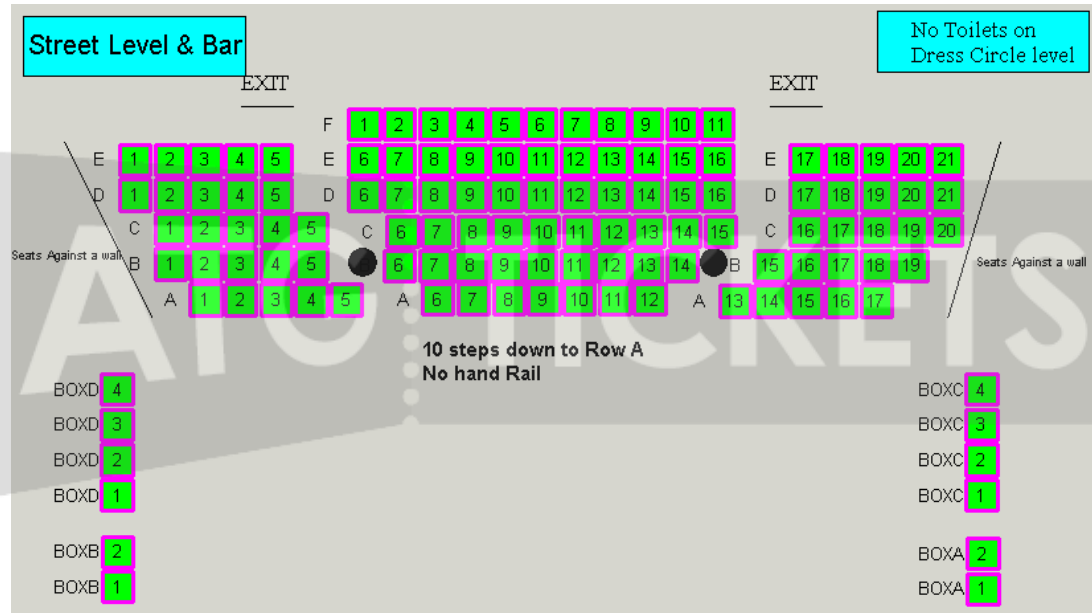

Harold Pinter Theatre London Seating Plan - Stalls

Harold Pinter Theatre London Seating Plan – Dress Circle

This plan is for illustrative purposes only. Whilst every attempt has been made ensure the accuracy of this plan, the layout, location of aisles and of location of seats are approximate and may be subject to change without prior notification. ATG Tickets accepts no responsibility for any error, omission or misstatement. © 2011 ATG Tickets. All Rights Reserved.

Download more seating plans for venues across the UK at www.atgtickets.com.

Harold Pinter Theatre London Seating Plan – Royal Circle

Harold Pinter Theatre London Seating Plan – Balcony

This plan is for illustrative purposes only. Whilst every attempt has been made ensure the accuracy of this plan, the layout, location of aisles and of location of seats are approximate and may be subject to change without prior notification. ATG Tickets accepts no responsibility for any error, omission or misstatement. © 2011 ATG Tickets. All Rights Reserved.