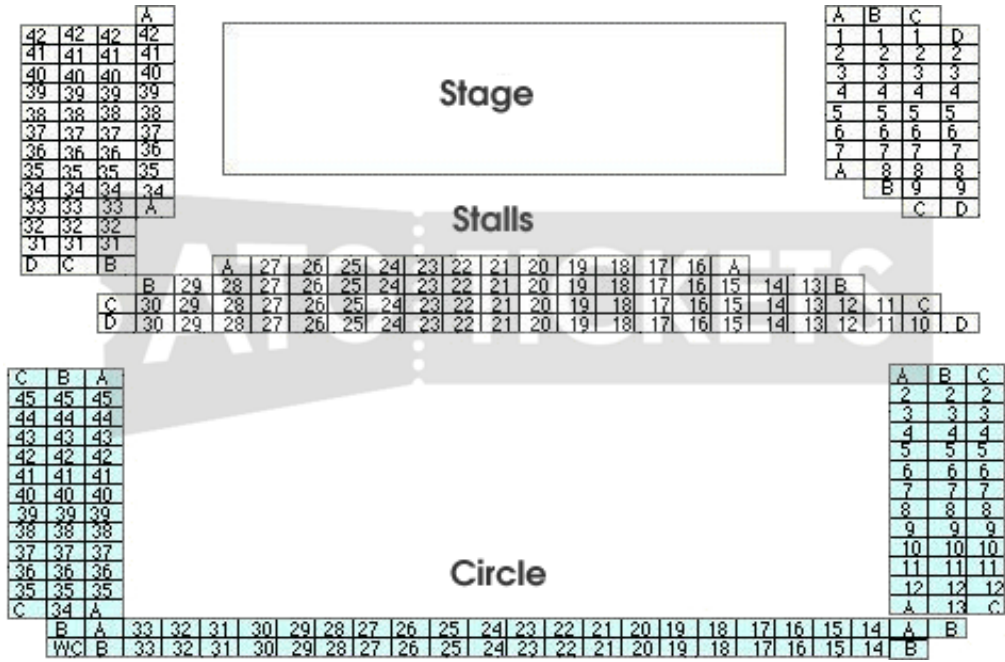

# Donmar Warehouse Seating Plan

Buy your tickets for the Donmar Warehouse at [www.atgtickets.com](http://www.atgtickets.com)

This plan is for illustrative purposes only. Whilst every attempt has been made ensure the accuracy of this plan, the layout, location of aisles and of location of seats are approximate and may be subject to change without prior notification. ATG Tickets accepts no responsibility for any error, omission or misstatement. © 2011 ATG Tickets. All Rights Reserved.

Download more seating plans for venues across the UK at [www.atgtickets.com](http://www.atgtickets.com).