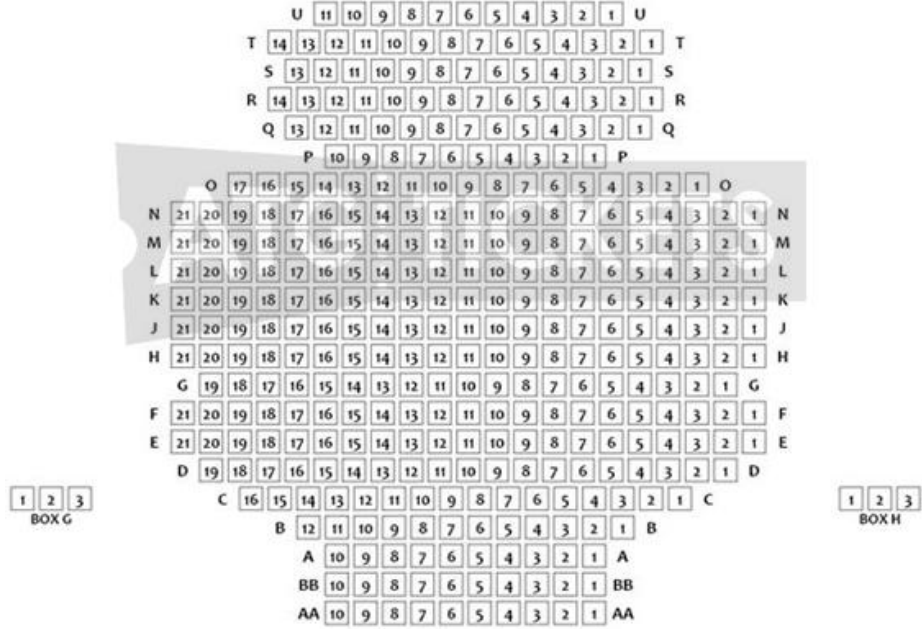

Duke of York's Theatre Seating Plan

Book your tickets for Duke of York's Theatre at www.atgtickets.com

Upper Circle

Royal Circle

Stalls

Stage

This plan is for illustrative purposes only. Whilst every attempt has been made ensure the accuracy of this plan, the layout, location of aisles and of location of seats are approximate and may be subject to change without prior notification. ATG Tickets accepts no responsibility for any error, omission or misstatement. © 2011 ATG Tickets. All Rights Reserved. Download more seating plans for venues across the UK at www.atgtickets.com.