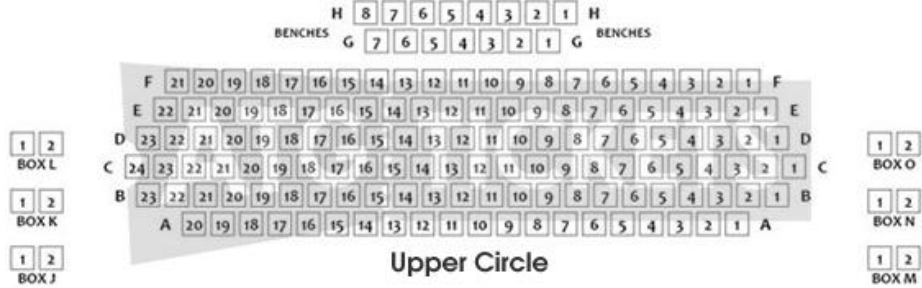

Duke of York's Theatre Seating Plan

Book your tickets for Duke of York's Theatre at www.atgtickets.com

Upper Circle

Royal Circle

Stalls

Stage

This plan is for illustrative purposes only. Whilst every attempt has been made ensure the accuracy of this plan, the layout, location of aisles and of location of seats are approximate and may be subject to change without prior notification. ATG Tickets accepts no responsibility for any error, omission or misstatement. © 2011 ATG Tickets. All Rights Reserved. Download more seating plans for venues across the UK at www.atgtickets.com.