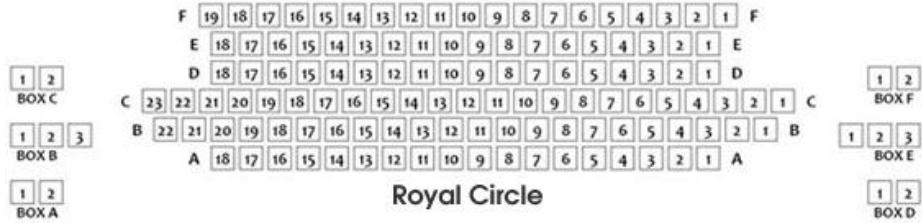

Duke of York's Theatre Seating Plan

Book your tickets for Duke of York's Theatre at www.atgtickets.com

Upper Circle

Royal Circle

Stalls

Stage

This plan is for illustrative purposes only. Whilst every attempt has been made ensure the accuracy of this plan, the layout, location of aisles and of location of seats are approximate and may be subject to change without prior notification. ATG Tickets accepts no responsibility for any error, omission or misstatement. © 2011 ATG Tickets. All Rights Reserved. Download more seating plans for venues across the UK at www.atgtickets.com.