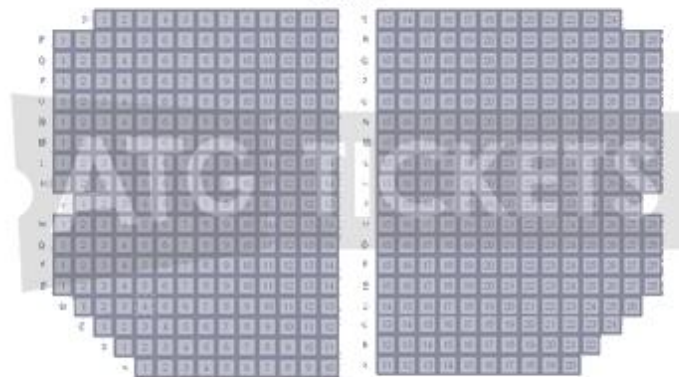

# Phoenix Theatre Seating Plan

Book your tickets for the Phoenix Theatre at [www.atgtickets.com](http://www.atgtickets.com)

## Upper Circle

## Dress Circle

## Stalls

Stage

This plan is for illustrative purposes only. Whilst every attempt has been made ensure the accuracy of this plan, the layout, location of aisles and of location of seats are approximate and may be subject to change without prior notification. ATG Tickets accepts no responsibility for any error, omission or misstatement. © 2011 ATG Tickets. All Rights Reserved. Download more seating plans for venues across the UK at [www.atgtickets.com](http://www.atgtickets.com).