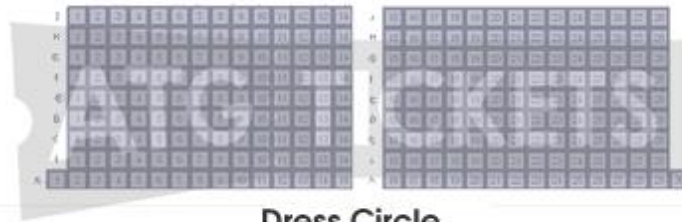

# Phoenix Theatre Seating Plan

Book your tickets for the Phoenix Theatre at [www.atgtickets.com](http://www.atgtickets.com)

## Upper Circle

## Stalls

Stage

This plan is for illustrative purposes only. Whilst every attempt has been made ensure the accuracy of this plan, the layout, location of aisles and of location of seats are approximate and may be subject to change without prior notification. ATG Tickets accepts no responsibility for any error, omission or misstatement. © 2011 ATG Tickets. All Rights Reserved. Download more seating plans for venues across the UK at [www.atgtickets.com](http://www.atgtickets.com).